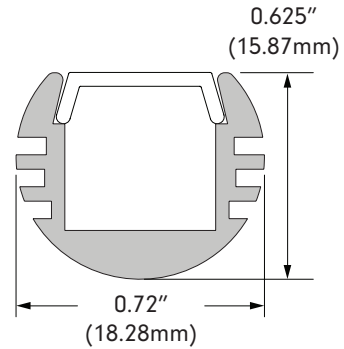

NOVA
Design Guide

Profile & Dimensions

Available TivoTape Options - Indoor

<p>DEFINE LB SB HO</p>	<p>FUSE24 RGB</p>	<p>FUSE12 PiXEL RGB</p>
-------------------------------------------	------------------------------	------------------------------------

Ordering Information

NOVA-CHAN-SLV-6.5
Silver Anodized Aluminum
Extrusion, 6.5' Lengths

NOVA-LNS-OP-6.5
Opal lens, 6.5' Lengths

MINI-EC-01
Solid End Cap

MINI-EC-02
Powerfeed End Cap

MTBK-03
Mounting Clip

Photometrics (based on 30K DW)

MINI WITH 3000K DW
Delivered Lumens per foot: 149
Watts per foot: 3.3
CRI : 96
Peak Candela: 39.6

Diode Visibility

Opal lens